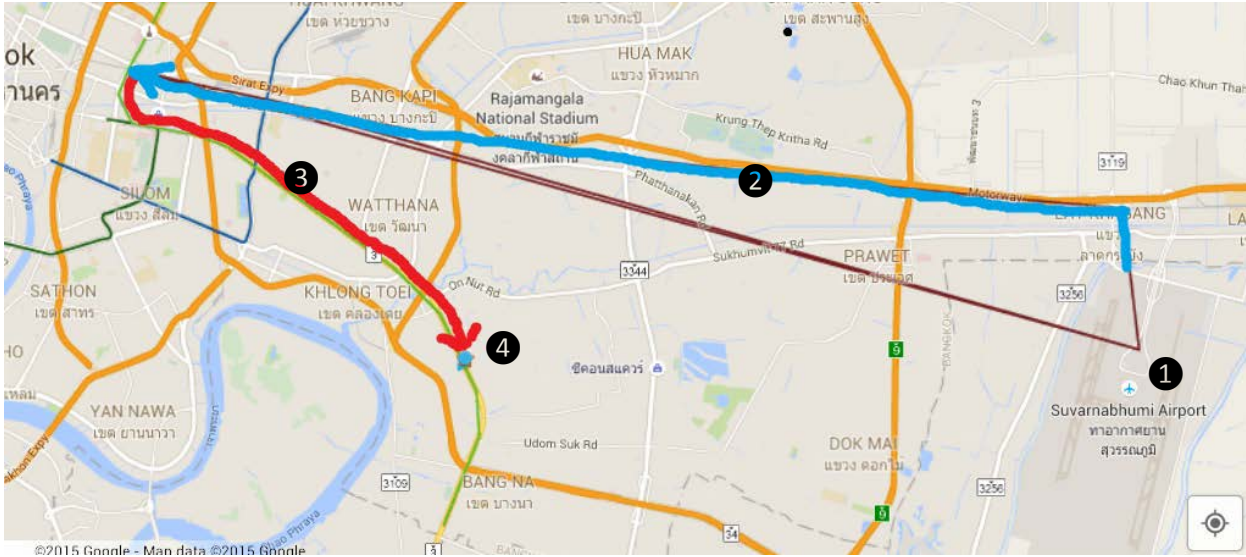

From Suvarnabhumi Airport (BKK) by Airport Rail Link and BTS Skytrain

1. Follow the signs to the Airport Rail Link terminal and buy a ticket on the city line to Phaya Thai Station where you'll then transfer to BTS Sky Train.
2. Take the Airport Rail Link and get off at Phaya Thai Station.
3. From Phaya Thai BTS station, take the sky train towards Samrong Station.

4. Get off at **Bang Chak Station and take Exit3**. Walk down the right stairs and turn left into Sukhumvit Soi 99. We are about 50 metres on the right. Keep an eye out for our sign.