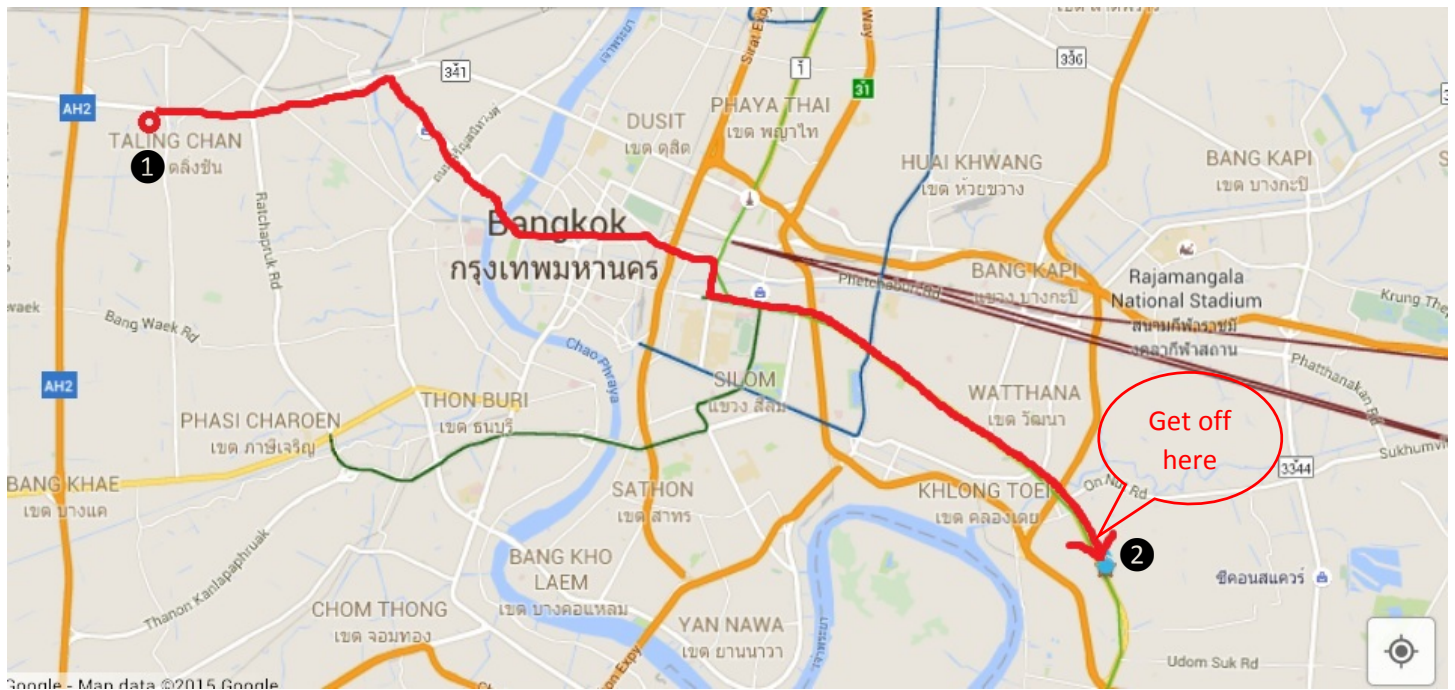

From Sai Tai Mai Bus Terminal (Southern) By Public bus

1. Take bus number 511 to BTS Bangchak.

2. Get off at Bangchak market (Sukhumvit Soi 95/1). Then walk to Sukhumvit Soi 99. Turn left into Sukhumvit Soi 99. We are about 50 metres on the right. Keep an eye out for our sign.