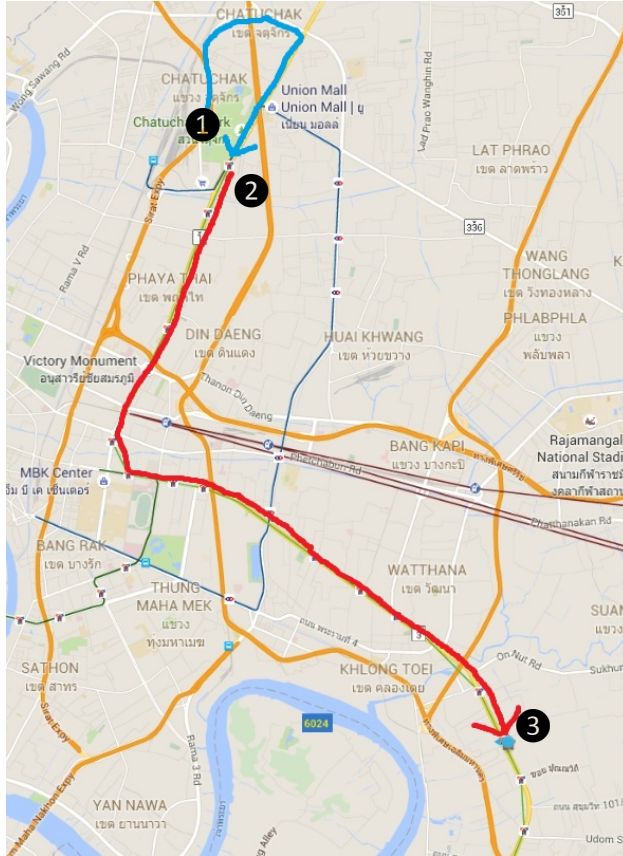

From Mochit Bus Terminal (North and Northeastern) By Public bus and Sky train (BTS)

1. You can catch the public bus number 77 from Mochit bus terminal to BTS Sky Train, Mochit Station.
2. From Mochit BTS station, take the sky train towards Samrong Station.

3. Get off at **Bang Chak Station and take Exit 3**. Walk down the right stairs and turn left into Sukhumvit Soi 99. We are about 50 metres on the right. Keep an eye out for our sign.